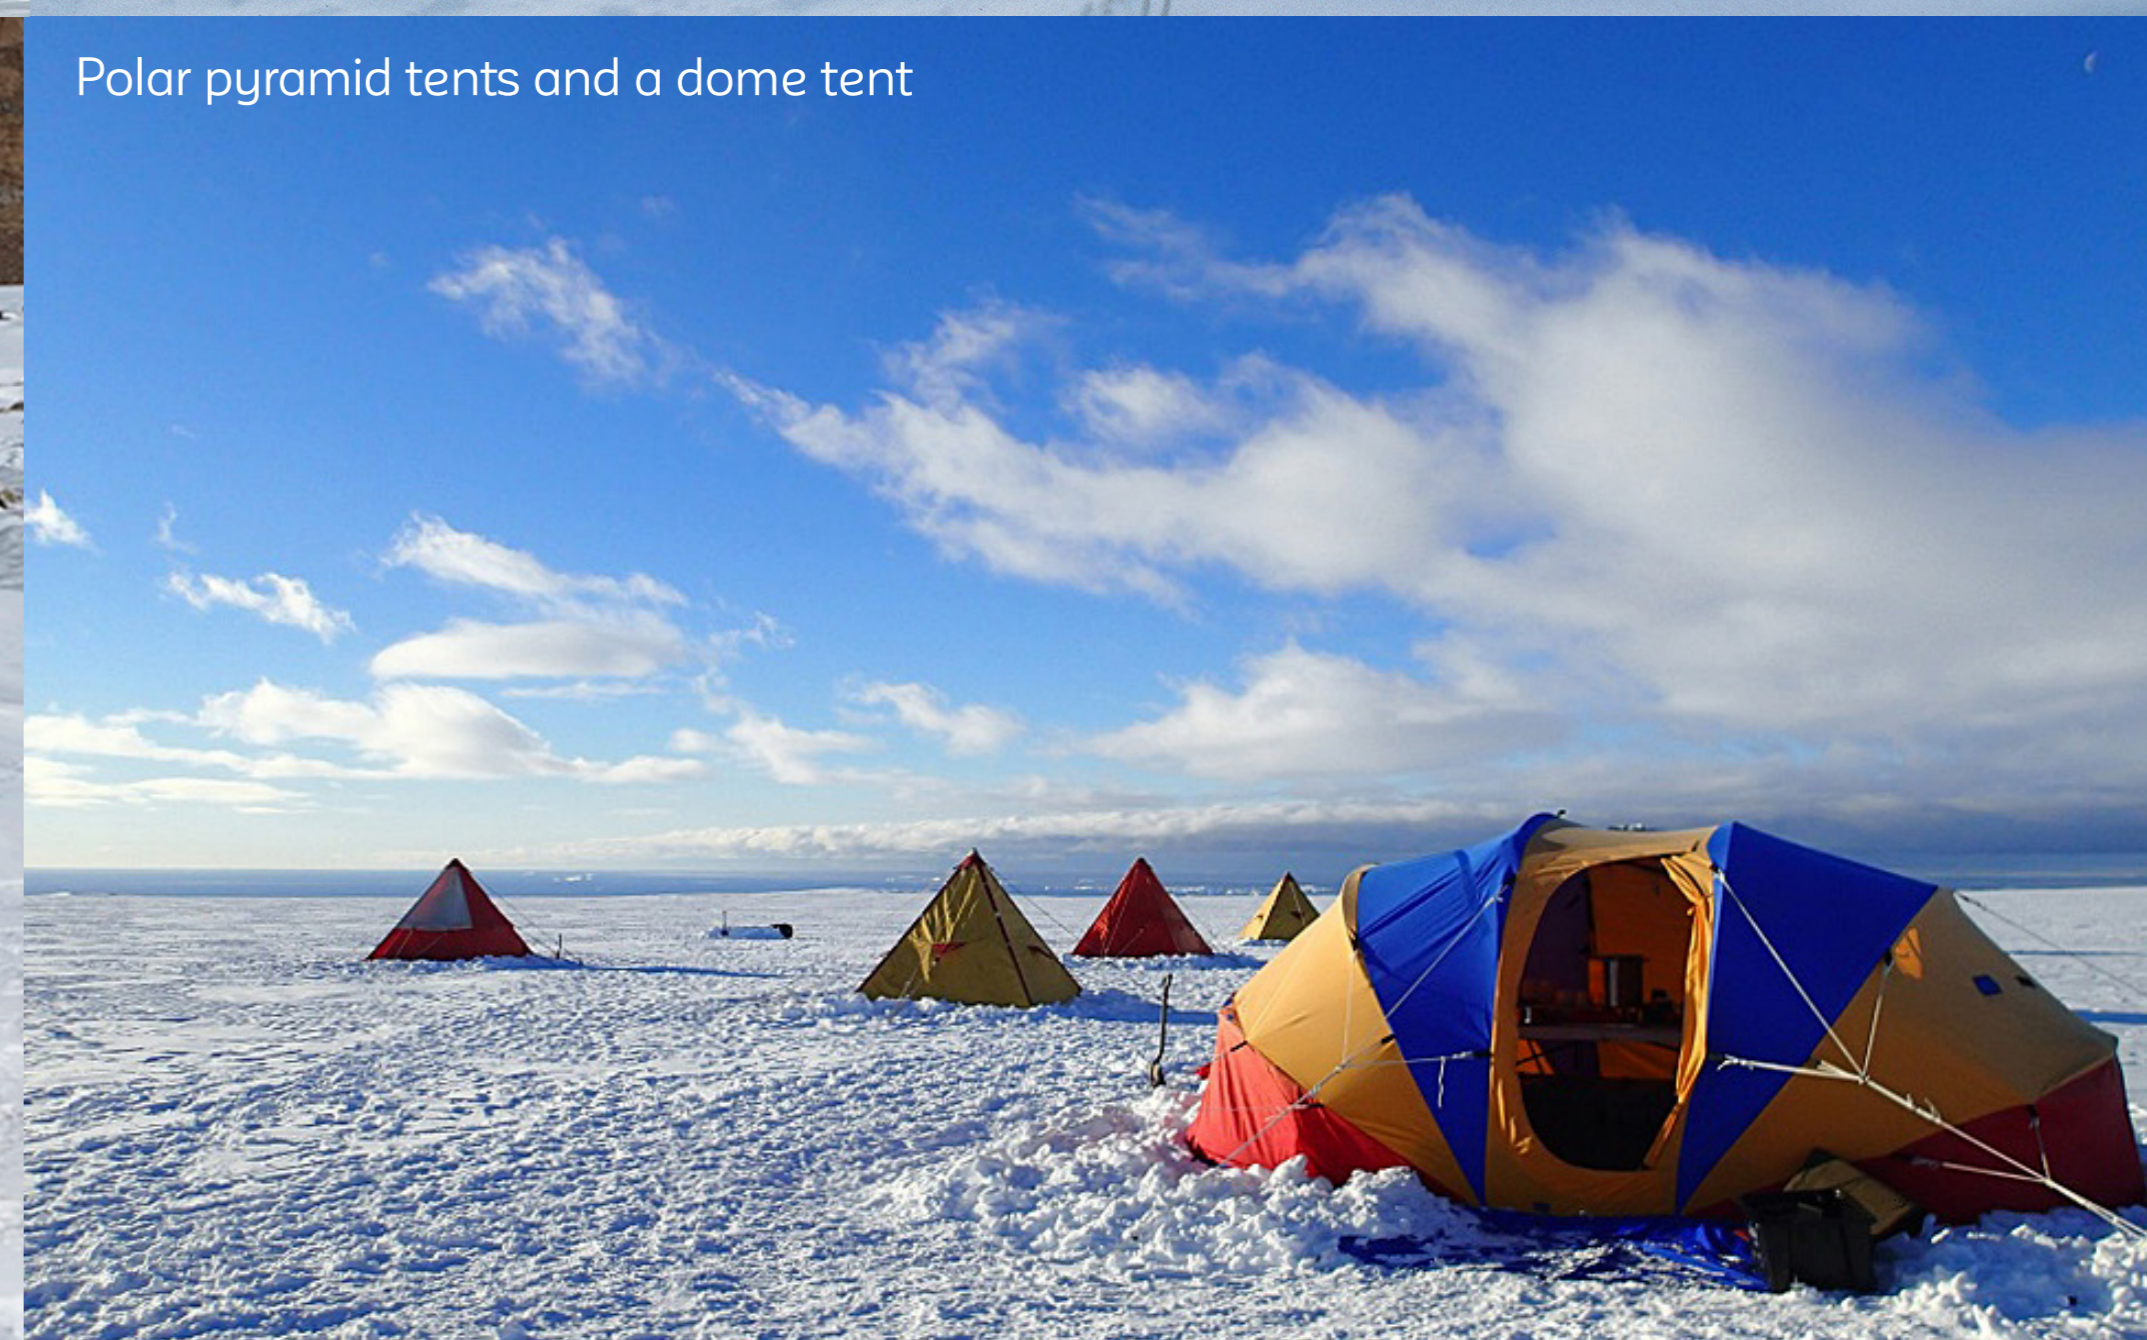

Tents, shelters and huts

Expeditioners stay in various forms of accommodation depending on their activities. There is a range of shelter available from permanent field huts to transportable huts and tents. If caught out unexpectedly, there may be no option but to quickly build an emergency snow shelter, or bunk down in a bivvy bag.

Tents such as polar pyramids or polar dome tents are the most common form of field accommodation. If staying for any length out in the field, expeditioners may stay in more permanent or durable types of accommodation, such as an Apple hut or a traverse van.

There are a number of long term field huts and remote refuges accessible from all four Australian research stations. All are equipped with emergency food rations, cookers and lighting.

Polar dome tents

A single model polar dome tent weighs 8.3kg and accommodates two to four people. These tents should be erected in sites away from the full force of the wind unless well protected, for example by building a snow wall. The polar dome is also used in aviation and Håggglunds survival kits.

Polar pyramid tents

Based on the design of tent used by Sir Robert Falcon Scott in the early twentieth century, the modern polar pyramid has been modified and enhanced with modern technology. Collapsible in two sections for easy deployment, the tent is quick and easy to assemble and is the most frequently used of our tents.

A modified version has been collaboratively designed by the Australian Antarctic Division with our Australian supplier for subantarctic use, using waterproof fabric and a vestibule. This tent is designed for two or three people but four can be accommodated in an emergency.