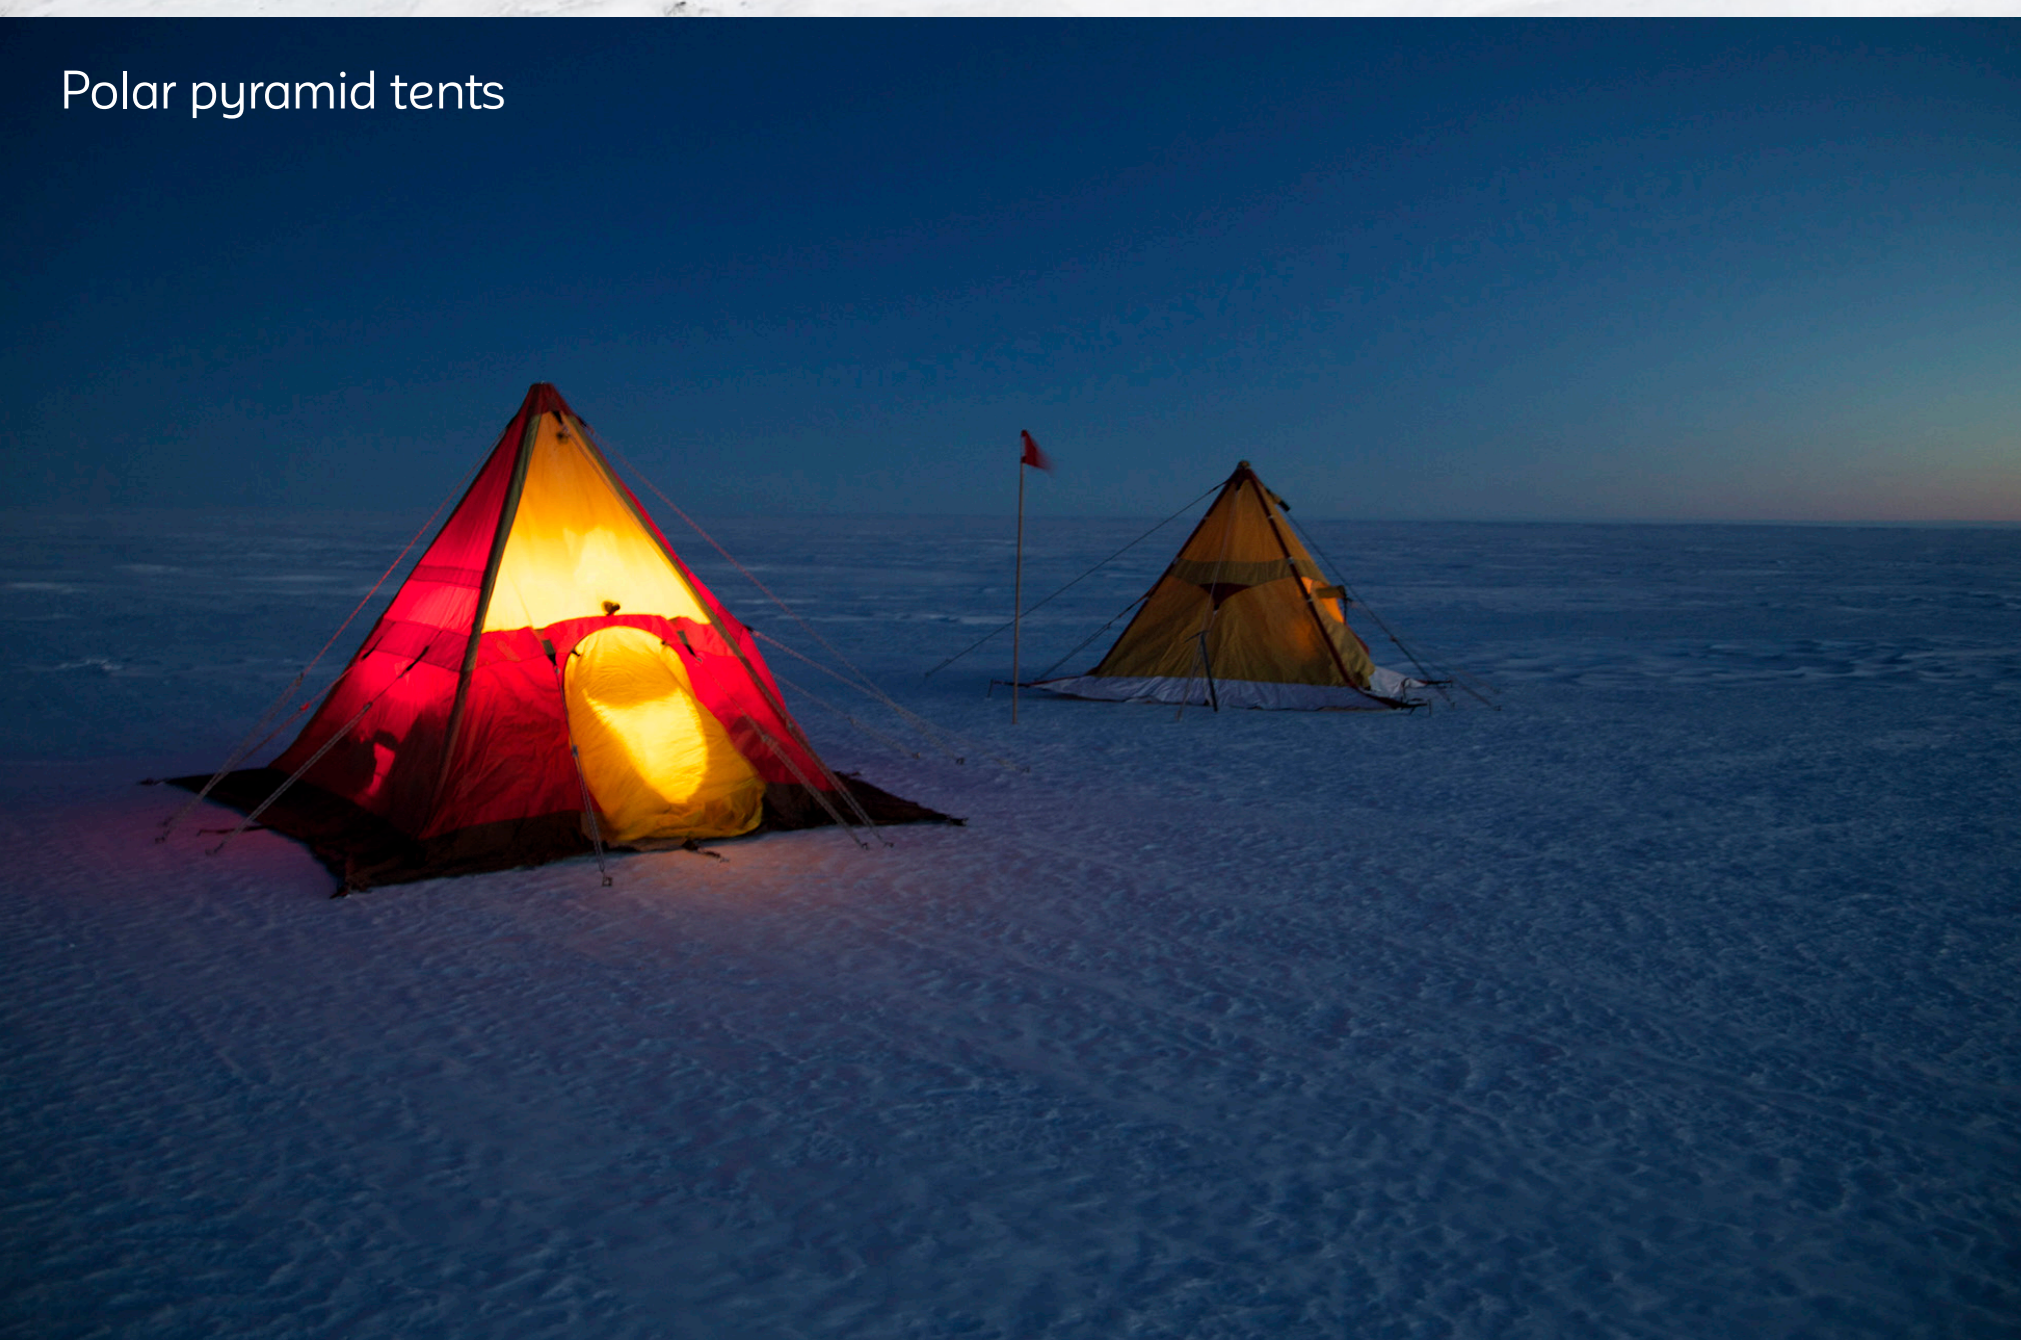

Tents, shelters and huts

Expeditioners stay in various forms of accommodation depending on their activities. There is a range of shelter available from permanent field huts to transportable huts and tents. If caught out unexpectedly, there may be no option but to quickly build an emergency snow shelter, or bunk down in a bivvy bag.

Tents such as polar pyramids or polar dome tents are the most common form of field accommodation. If staying for any length out in the field, expeditioners may stay in more permanent or durable types of accommodation, such as an Apple hut or a traverse van.

There are a number of long term field huts and remote refuges accessible from all four Australian research stations. All are equipped with emergency food rations, cookers and lighting.

Polar dome tents

A single model polar dome tent weighs 8.3kg and accommodates two to four people. These tents should be erected in sites away from the full force of the wind unless well protected, for example by building a snow wall. The polar dome is also used in aviation and Håggglunds survival kits.

Polar pyramid tents

Based on the design of tent used by Sir Robert Falcon Scott in the early twentieth century, the modern polar pyramid has been modified and enhanced with modern technology. Collapsible in two sections for easy deployment, the tent is quick and easy to assemble and is the most frequently used of our tents.

A modified version has been collaboratively designed by the Australian Antarctic Division with our Australian supplier for subantarctic use, using waterproof fabric and a vestibule. This tent is designed for two or three people but four can be accommodated in an emergency.